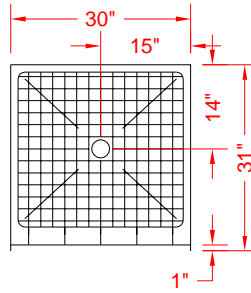

MODEL: RP3030

ALL ACCESSORIES OPTIONAL

Remodeler

PERSPECTIVE VIEW - N.T.S.

TOP VIEW - SCALE $\frac{3}{8}'' = 1'-0''$

Features:

- Gelcoat fiberglass shower pan
- The authentic look of ceramic tile
- No grout cleaning hassles
- No tiles to fall off

FRONT ELEVATION - SCALE: $\frac{3}{8}'' = 1'-0''$

PRODUCT SPECIFICATIONS:

- One-piece shower pan shall be constructed of gelcoat/fiberglass
- Rough-In: Stud opening +1/4" -0" Nominal Dimensions.

C.S.I. FORMAT SPECIFICATION TEXT AVAILABLE