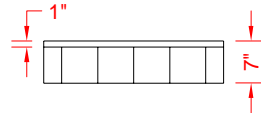

FRONT ELEVATION - SCALE: $\frac{3}{8}'' = 1'-0''$

PRODUCT SPECIFICATIONS:

- One-piece shower pan shall be constructed of gelcoat/fiberglass
- Rough-In: Stud opening +1/4" -0" Nominal Dimensions.

C.S.I. FORMAT SPECIFICATION TEXT AVAILABLE