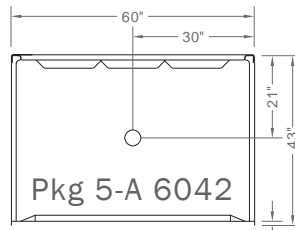

Package #5-A 5LES6042B1B

Package #5-B 5LES6048B1B

All Accessories
are included
- see list below

BARRIER FREE

TOP VIEW

FEATURES:

- Molded, five piece gelcoat/fiberglass shower
- 8 Inch Tile wall finish, white (standard) or bone
- Integral full wood backing on all walls for strength and unlimited accessory placement
- No mud set is required. An epoxy adhesive kit is included - rock solid base
- Easy snap-in installation
- No grout cleaning, easy care finish

CODES:

Designed and manufactured in compliance with the following standards and codes:

- A.N.S.I. Z124.2 Standards for Plastic Showers

- Rough-in: Stud opening +1/4" - 0" Nominal Dimensions

PACKAGE ACCESSORIES INCLUDE:

Accessories not necessarily represented in photo or drawings.

Item:

24" x 1.25" Safety Bar - Stainless steel or white powder coated

48" x 1.25" Safety Bar - Stainless steel or white powder coated

22" X 16" Padded Swing Down Seat

Mixing Valve and Handheld / Glidebar

Caulkless Drain

Stainless Steel Curtain Rod

66" x 74" Weighted Shower Curtain

WaterStopper water retainer

Safe Bathing for people of all abilities
www.best-bath.com