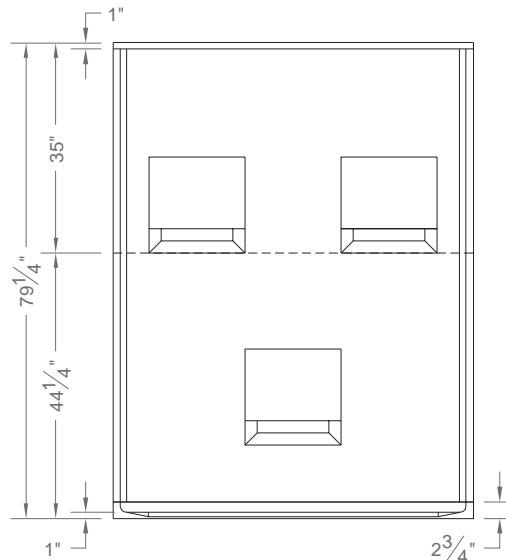

Package #5

A - 60 X 42

B - 60 X 48

When a deeper unit is required, here is everything you need in one convenient shower package including accessories. Five piece barrier free shower with Eight inch tile and 1 inch threshold. Center drain, white or bone.

Dimensions available:

A - 60" x 42" x 79.25" or

B - 60" x 48" x 79.25"

Shower Package Includes:

24" x 1.25" SS or White Safety Bar

48" x 1.25" SS or White Safety Bar

22" x 16" Padded Folding Seat

with Swing Down Legs

FRONT PERSPECTIVE

FEATURES:

- Molded, five piece gelcoat/fiberglass shower
- 8 Inch Tile wall finish, white (standard) or bone
- Integral full wood backing on all walls for strength and unlimited accessory placement
- No mud set is required. An epoxy adhesive kit is included - rock solid base
- Easy snap-in installation
- No grout cleaning, easy care finish

CODES:

Designed and manufactured in compliance with the following standards and codes:

- A.N.S.I. Z124.2 Standards for Plastic Showers

- Rough-in: Stud opening +1/4" - 0" Nominal Dimensions

PACKAGE ACCESSORIES INCLUDE: