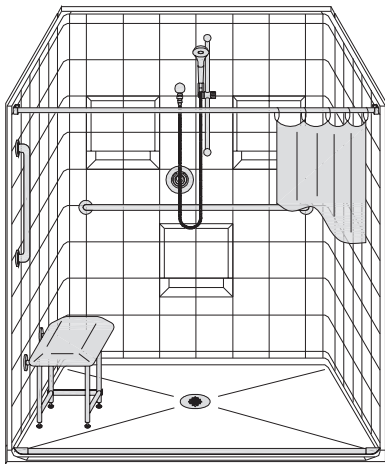

Package #5-A 5LES6042B1B

Package #5-B 5LES6048B1B

All Accessories
are included
- see list below

BARRIER FREE

PERSPECTIVE VIEW
(Not to scale)