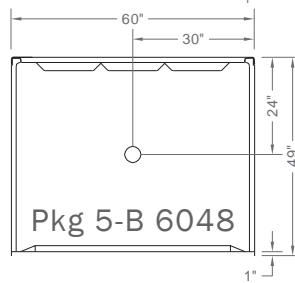

ASSEMBLY VIEW
(Not to scale)