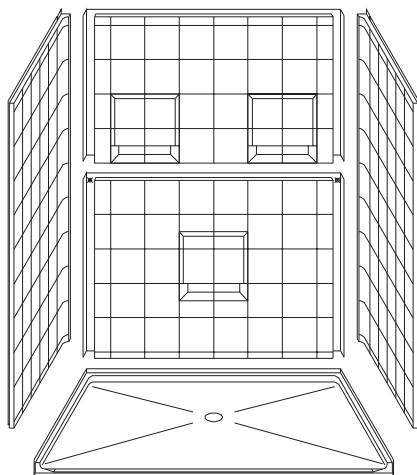

Package #5

A - 60 X 42

B - 60 X 48

When a deeper unit is required, here is everything you need in one convenient shower package including accessories. Five piece barrier free shower with Eight inch tile and 1 inch threshold. Center drain, white or bone.

Dimensions available:

A - 60" x 42" x 79.25" or

B - 60" x 48" x 79.25"

Shower Package Includes:

24" x 1.25" SS or White Safety Bar

48" x 1.25" SS or White Safety Bar

22" x 16" Padded Folding Seat

with Swing Down Legs

Safe Bathing for people of all abilities

Package #5-A 5LES6042B1B

Package #5-B 5LES6048B1B

All Accessories
are included
- see list below

BARRIER FREE

PERSPECTIVE VIEW
(Not to scale)

TOP VIEW

ASSEMBLY VIEW
(Not to scale)

FRONT PERSPECTIVE

FEATURES:

- Molded, five piece gelcoat/fiberglass shower
- 8 Inch Tile wall finish, white (standard) or bone
- Integral full wood backing on all walls for strength and unlimited accessory placement
- No mud set is required. An epoxy adhesive kit is included - rock solid base
- Easy snap-in installation
- No grout cleaning, easy care finish