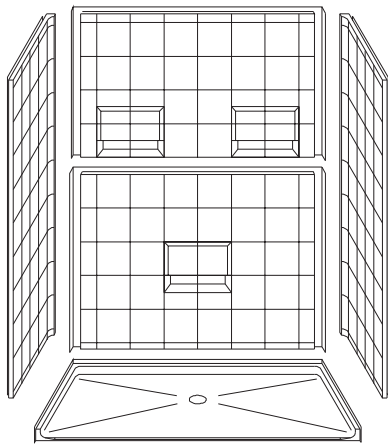

Package #2

60 X 36

Everything you need in one convenient shower package including accessories. Five piece barrier free shower with eight inch tile and 3/4 inch threshold. Center drain, white only.

Dimensions available:
60" x 36" x 79.25"

Shower Package Includes:
24" x 1.25" SS or White Safety Bar
48" x 1.25" SS or White Safety Bar
22" x 16" Padded Folding Seat
with Swing Down Legs
Symmons Shower Valve with Hand
Held Shower System
Caulkless Brass Drain with
Chrome Screen
Curtain Rod/Brackets and Rings
Heavy Vinyl Shower Curtain
TWS - WaterStopper Kit

safe Bathing for people of all abilities

Package #2 5LES6036B75B

All Accessories
are included
- see list below

BARRIER FREE

PERSPECTIVE VIEW
(Not to scale)

TOP VIEW

FEATURES:

- Molded, five piece gelcoat/fiberglass shower
- 8 Inch Tile wall finish, white (standard) or bone
- Integral full wood backing on all walls for strength and unlimited accessory placement
- No mud set is required. An epoxy adhesive kit is included - rock solid base
- Easy snap-in installation
- No grout cleaning, easy care finish

- Rough-in: Stud opening +1/4" - 0" Nominal Dimensions

PACKAGE ACCESSORIES INCLUDE:

Accessories not necessarily represented in photo or drawings.

Item:

24" x 1.25" Safety Bar - Stainless steel or white powder coated