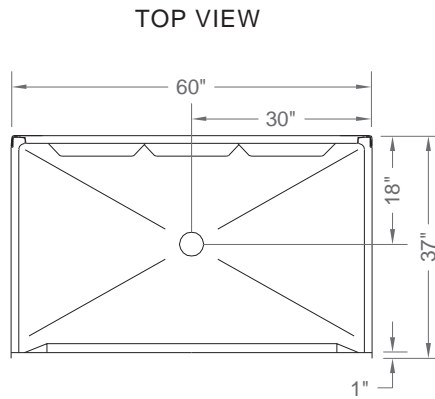

Package #2

60 X 36

Everything you need in one convenient shower package including accessories. Five piece barrier free shower with eight inch tile and 3/4 inch threshold. Center drain, white only.

Dimensions available:
60" x 36" x 79.25"

safe Bathing for people of all abilities

Package #2 5LES6036B75B

All Accessories
are included
- see list below

BARRIER FREE

PERSPECTIVE VIEW
(Not to scale)

TOP VIEW

FEATURES:

- Molded, five piece gelcoat/fiberglass shower
- 8 Inch Tile wall finish, white (standard) or bone
- Integral full wood backing on all walls for strength and unlimited accessory placement
- No mud set is required. An epoxy adhesive kit is included - rock solid base
- Easy snap-in installation
- No grout cleaning, easy care finish

- Rough-in: Stud opening +1/4" - 0" Nominal Dimensions

PACKAGE ACCESSORIES INCLUDE:

Accessories not necessarily represented in photo or drawings.

Item:

24" x 1.25" Safety Bar - Stainless steel or white powder coated