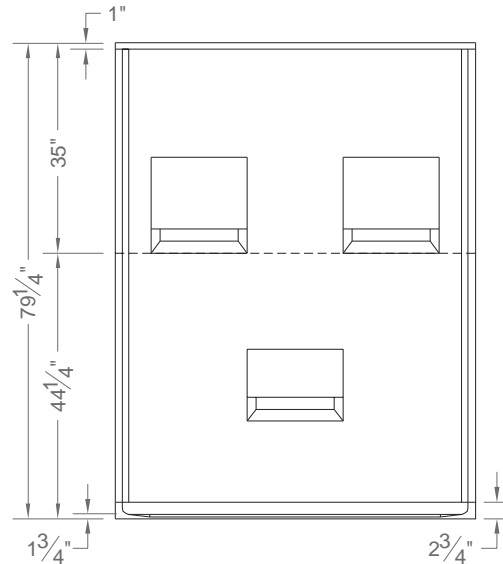

FRONT ELEVATION

CODES:

Designed and manufactured in compliance with the following standards and codes:

- A.N.S.I. Z124.2 Standards for Plastic Showers
- I.P.C. International Plumbing Code
- U.P.C. Uniform Plumbing Code

- Rough-in: Stud opening +1/4" - 0" Nominal Dimensions

PACKAGE ACCESSORIES INCLUDE:

Accessories not necessarily represented in photo or drawings.

Item:

24" x 1.25" Safety Bar - Stainless steel or white powder coated

48" x 1.25" Safety Bar - Stainless steel or white powder coated

22" X 16" Padded Swing Down Seat

Mixing Valve and Handheld / Glidebar

Caulkless Drain

Stainless Steel Curtain Rod

66" x 74" Weighted Shower Curtain

WaterStopper water retainer

Safe Bathing for people of all abilities
www.best-bath.com