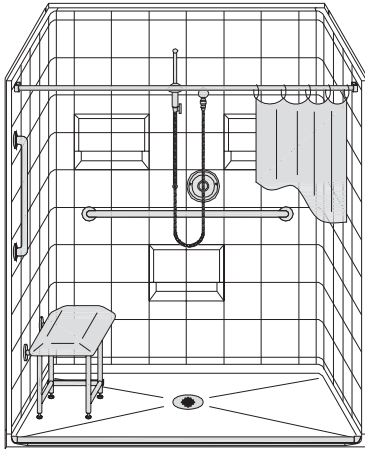

Package #2

60 X 36

Everything you need in one convenient shower package including accessories. Five piece barrier free shower with eight inch tile and 3/4 inch threshold. Center drain, white only.

Dimensions available:
60" x 36" x 79.25"

Shower Package Includes:
24" x 1.25" SS or White Safety Bar
48" x 1.25" SS or White Safety Bar
22" x 16" Padded Folding Seat
with Swing Down Legs
Symmons Shower Valve with Hand
Held Shower System
Caulkless Brass Drain with
Chrome Screen
Curtain Rod/Brackets and Rings
Heavy Vinyl Shower Curtain
TWS - WaterStopper Kit

Strong, luxurious polyester gelcoat composite fiberglass shower with "Eight inch tile" look finish. Full plywood backing on all walls for outstanding strength. Easy, snap-in-place installation from the front.

safe Bathing for people of all abilities

Package #2 5LES6036B75B

All Accessories
are included
- see list below

BARRIER FREE

PERSPECTIVE VIEW
(Not to scale)

TOP VIEW

FEATURES:

- Molded, five piece gelcoat/fiberglass shower
- 8 Inch Tile wall finish, white (standard) or bone
- Integral full wood backing on all walls for strength and unlimited accessory placement
- No mud set is required. An epoxy adhesive kit is included - rock solid base
- Easy snap-in installation
- No grout cleaning, easy care finish