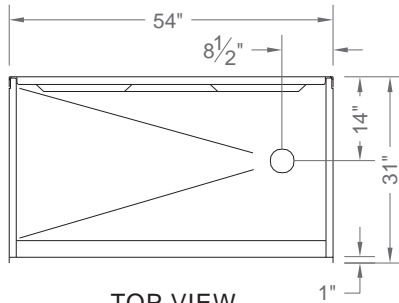

Dimensions available:  
54" x 30" x 79"

# Package #3 4LES5430B17T

All Accessories  
are included  
- see list below

BARRIER FREE

PERSPECTIVE VIEW  
(Not to scale)

Shown as a Right Hand Shower

TOP VIEW

ASSEMBLY VIEW

FRONT ELEVATION

- Rough-in: Stud opening +1/4" - 0" Nominal Dimensions