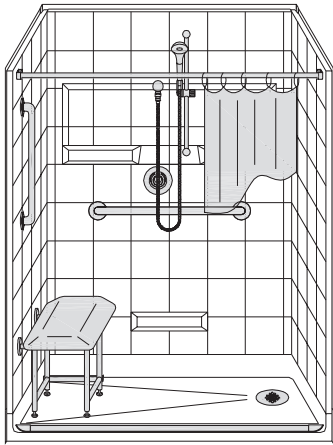

Package #3 4LES5430B17T

All Accessories
are included
- see list below

BARRIER FREE

PERSPECTIVE VIEW
(Not to scale)

Shown as a Right Hand Shower