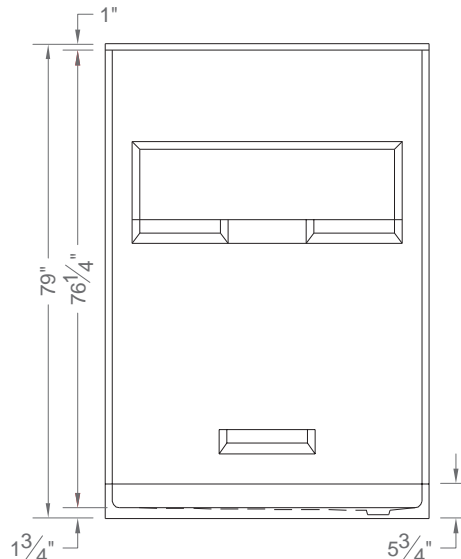

Dimensions available:  
54" x 30" x 79"

# Package #3 4LES5430B17T

All Accessories  
are included  
- see list below

BARRIER FREE

PERSPECTIVE VIEW  
(Not to scale)

Shown as a Right Hand Shower

TOP VIEW

ASSEMBLY VIEW

FRONT ELEVATION

## FEATURES:

- Molded, four piece gelcoat/fiberglass shower
- Eight Inch Tile wall finish, white (standard) or bone
- Integral full wood backing in all walls for strength and unlimited accessory placement
- Right or left hand drain
- Easy snap-in installation
- No grout cleaning, easy care finish

- Rough-in: Stud opening +1/4" - 0" Nominal Dimensions