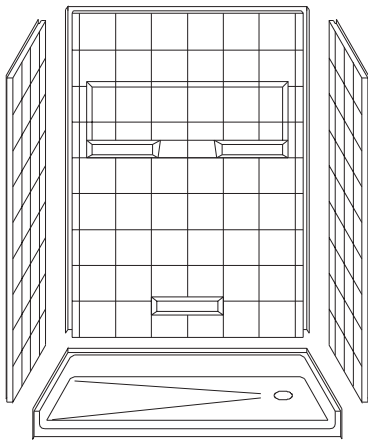

Dimensions available:  
54" x 30" x 79"

## Shower Package Includes:

- 24" x 1.25" SS or White Safety Bar
- 42" x 1.25" SS or White Safety Bar
- 22" x 16" Padded Folding Seat with Swing Down Legs
- Symmons Shower Valve with Hand Held Shower System
- Caulkless Brass Drain with Chrome Screen
- Curtain Rod/Brackets and Rings
- Heavy Vinyl Shower Curtain
- TWS - WaterStopper Kit

# Package #3 4LES5430B17T

All Accessories  
are included  
- see list below

BARRIER FREE

PERSPECTIVE VIEW  
(Not to scale)

Shown as a Right Hand Shower

TOP VIEW

ASSEMBLY VIEW

FRONT ELEVATION

## FEATURES:

- Molded, four piece gelcoat/fiberglass shower
- Eight Inch Tile wall finish, white (standard) or bone
- Integral full wood backing in all walls for strength and unlimited accessory placement
- Right or left hand drain
- Easy snap-in installation
- No grout cleaning, easy care finish